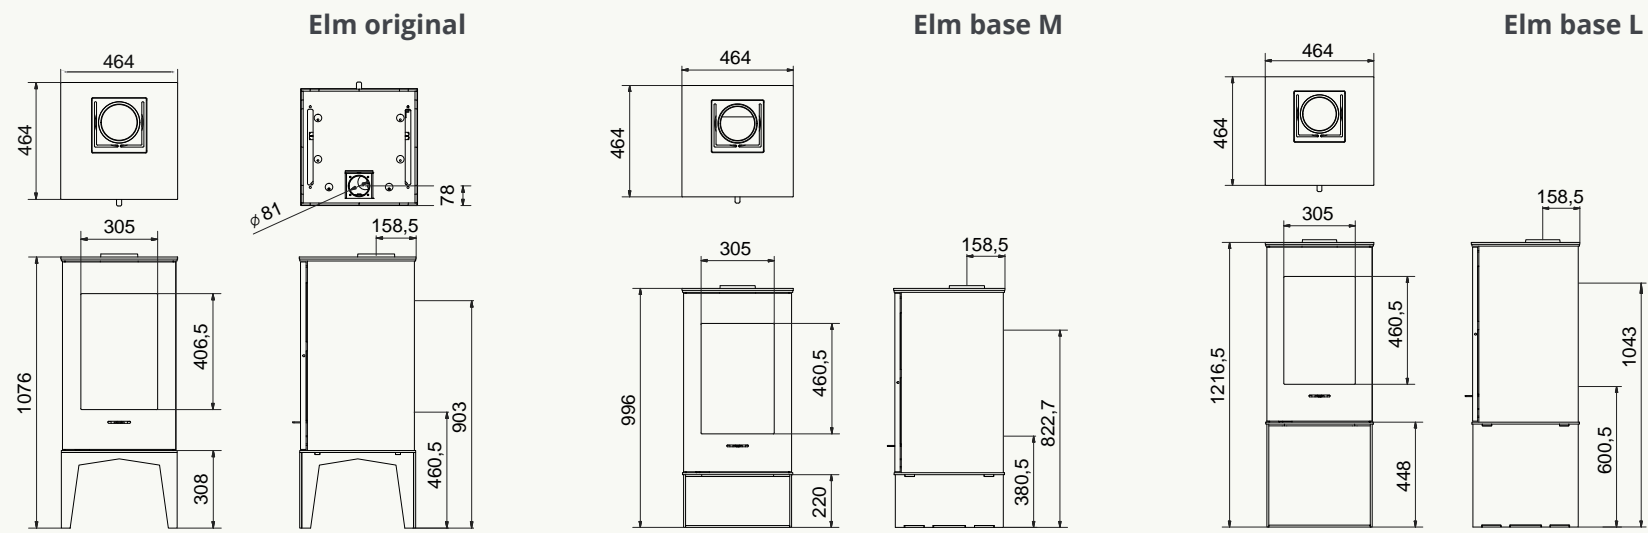

Elm

Elm: Black | 5-7 kW

wanders
fires & stoves