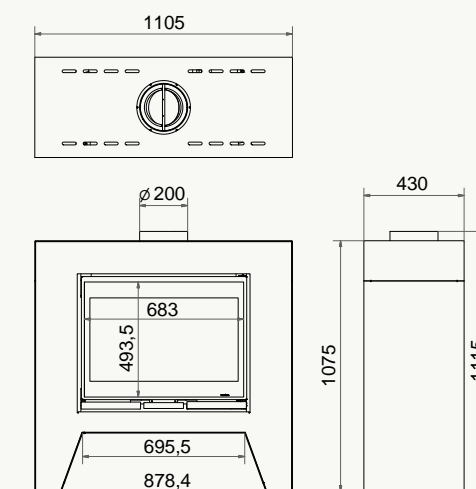

# Square 75 tunnel / Jules

Square 60 trilateral

Square 68 trilateral

Square 75 tunnel

Jules

Square 60 trilateral

Square 60 trilateral Black | 5-7 kW

Square 68 trilateral Black | 7-9 kW