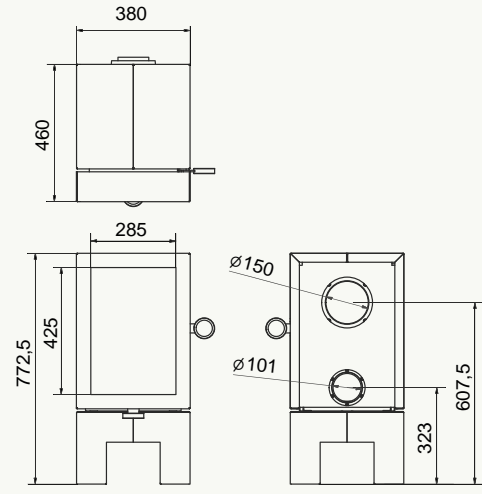

Oak

Oak

Black | 4-6 kW

$\varnothing 150$
 $\% 81,0$

A++
A+
A
B
C
D
E
F
G

wanders
fires & stoves