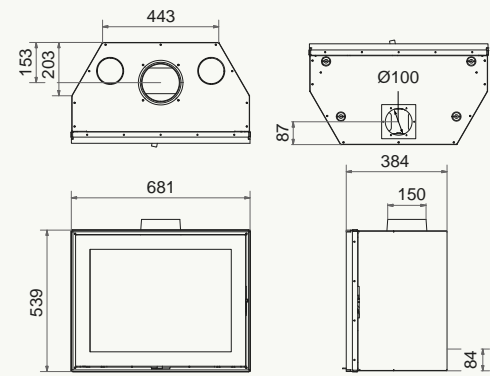

# S 60 / 68 / 75 front

S 60 front

S 68 front

S 75 front

S60 front: Black | 5-7 kW  
 S68 front: Black | 6-8 kW  
 S75 front: Black | 8-10 kW

Ø 150
% 77,0
→
🔌
B<sup>2</sup>

Ø 150
% 79,0
→
🔌
B<sup>2</sup>

Ø 150
% 75,0
→
🔌
B<sup>2</sup>