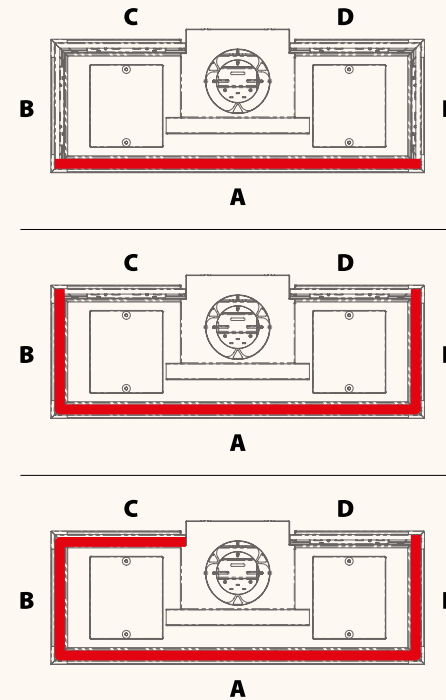

Danta 500 / 800

Danta 500

Danta 800