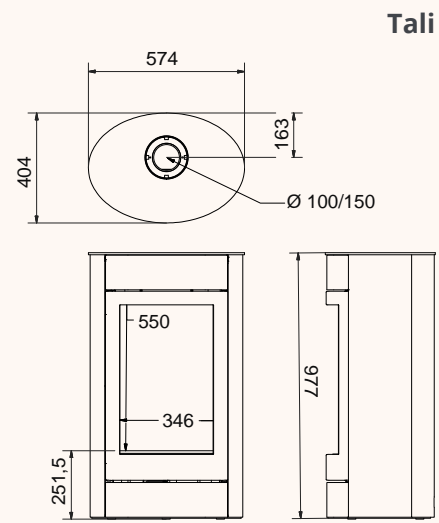

Tali

Square 40G

Black | In: 6,0 kW

- Ø 100/150
- 93,8 %
- ECO

wanders
fires & stoves

Black | In: 5,3 kW

- Ø 100/150
- 91,2 %
- ECO

wanders
fires & stoves