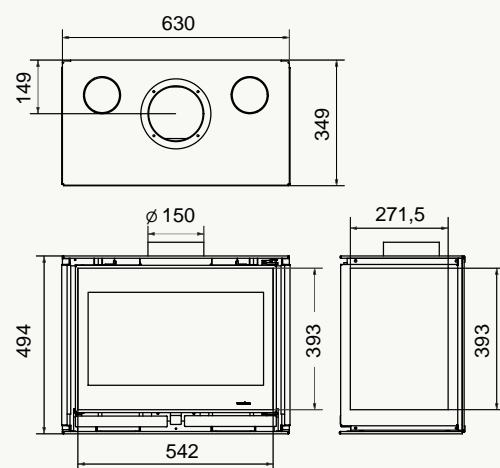

Square 60 / 68 trilateral

Square 75 tunnel / Jules

Square 60 trilateral