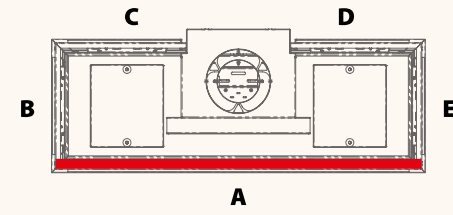

Danta 1100 / 1400

Danta 1100

Danta 1400