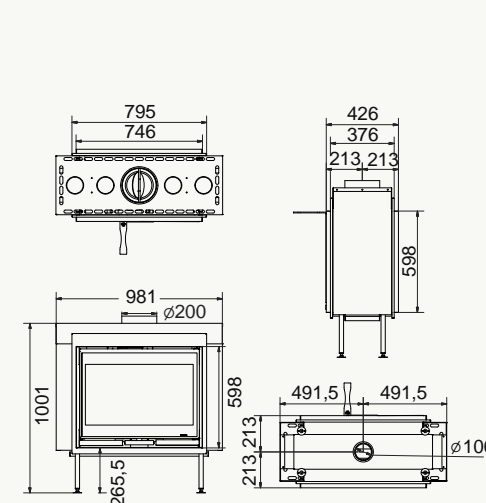

# Square 75 tunnel / Jules

Square 60 trilateral

Square 68 trilateral

Square 75 tunnel

Jules

Square 60 trilateral

Square 60 trilateral Black | 5-7 kW

Square 68 trilateral Black | 7-9 kW