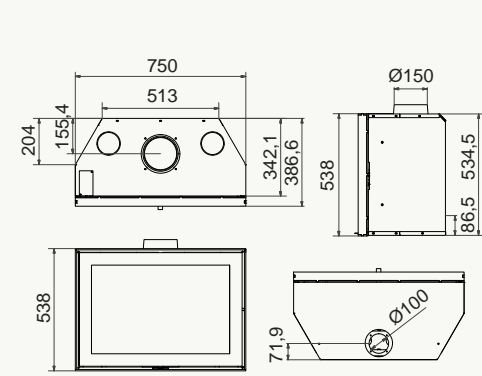

# S 60 / 68 / 75 front

S 60 front

S 68 front

S 75 front

S60 front: Black | 5-7 kW  
 S68 front: Black | 6-8 kW  
 S75 front: Black | 8-10 kW

Ø 150
% 77,0
→
🔌
B<sup>2</sup>

Ø 150
% 79,0
→
🔌
B<sup>2</sup>

Ø 150
% 75,0
→
🔌
B<sup>2</sup>