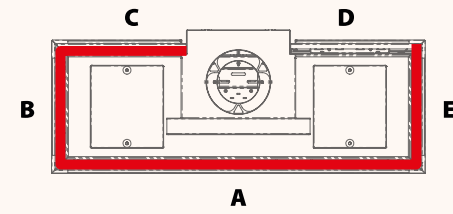

Danta 1100 / 1400

Danta 1100

Danta 1400