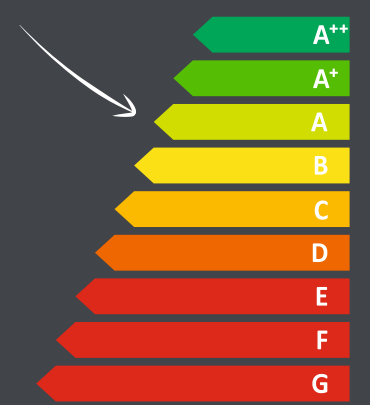

# Lenga 500

Black | In: 9,3 kW

- 100/150
- 89,8
- ECO

Energy efficiency scale:

- A++
- A+
- A
- B
- C
- D
- E
- F
- G

**wanders**  
fires & stoves

# Square 60G

Square 60G trilateral

Black | In: 4,8 kW

- $\varnothing 100/150$
- 91,8 %
- WiFi
- Lock
- ECO

Energy Efficiency Scale:

- A++
- A+
- A
- B
- C
- D
- E
- F
- G

**wanders**  
fires & stoves

Technical specifications icons: Ø 150, % 78.0, →, B<sup>2</sup>, a power icon, and a circular icon.

Energy efficiency scale (A++ to G) with an arrow pointing to A++.

**wanders**  
fires & stoves

# S 60 / 75 corner

S 60 corner

S 75 corner

S 75 corner

S 60 corner

S 75 corner

S60 corner: Black | 5-7 kW

S75 corner: Black | 8-10 kW