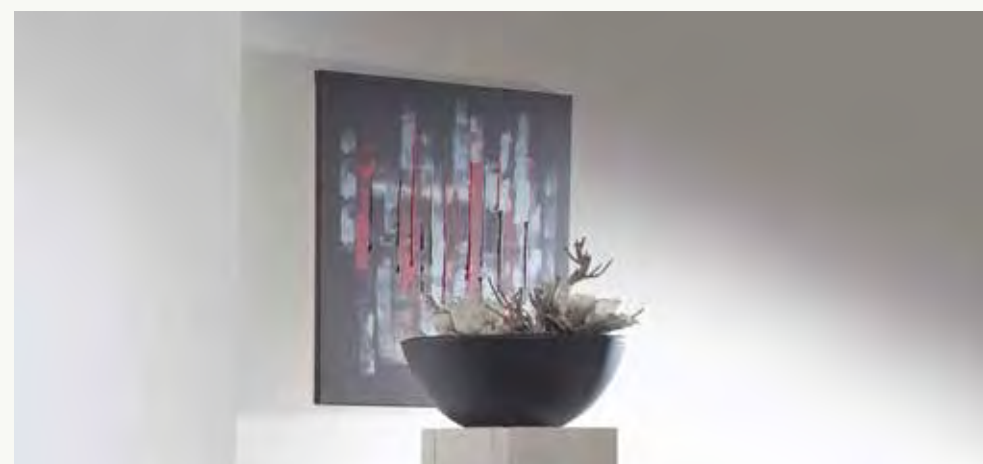

# Square 75 tunnel / Jules

Square 60 trilateral

Square 68 trilateral

Square 75 tunnel

Jules

Square 60 trilateral

Square 60 trilateral Black | 5-7 kW

Square 68 trilateral Black | 7-9 kW