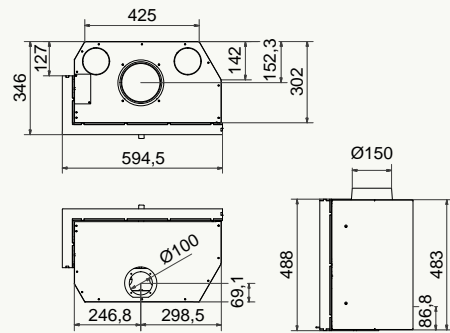

S 60 / 75 corner

S 60 corner