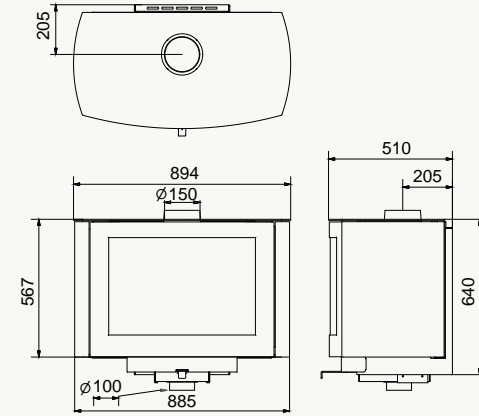

S Black Edition / Ruby

S 60 Black Edition

S 75 Black Edition

Ruby