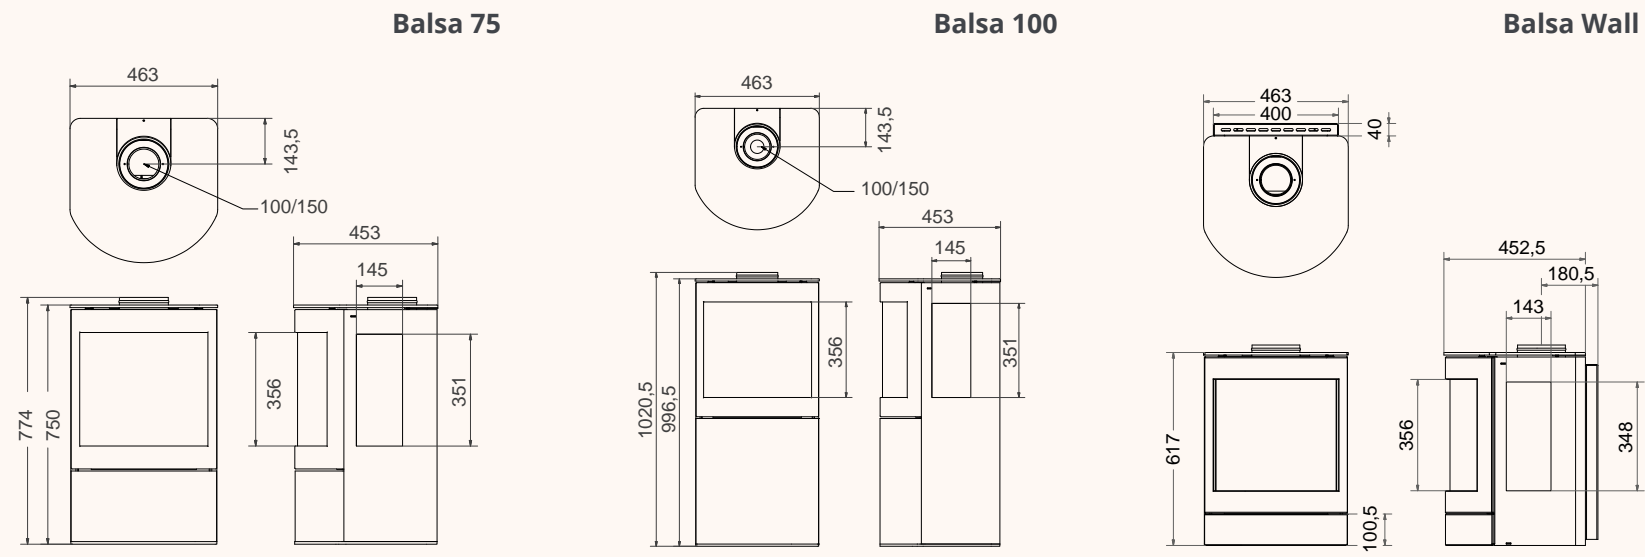

Balsa

Black | In: 6,2 kW

- 100/150
- 91.7%
- WiFi
- Bluetooth
- App control
- Smart home

▶ A++
▶ A+
▶ A
▶ B
▶ C
▶ D
▶ E
▶ F
▶ G

wanders
fires & stoves