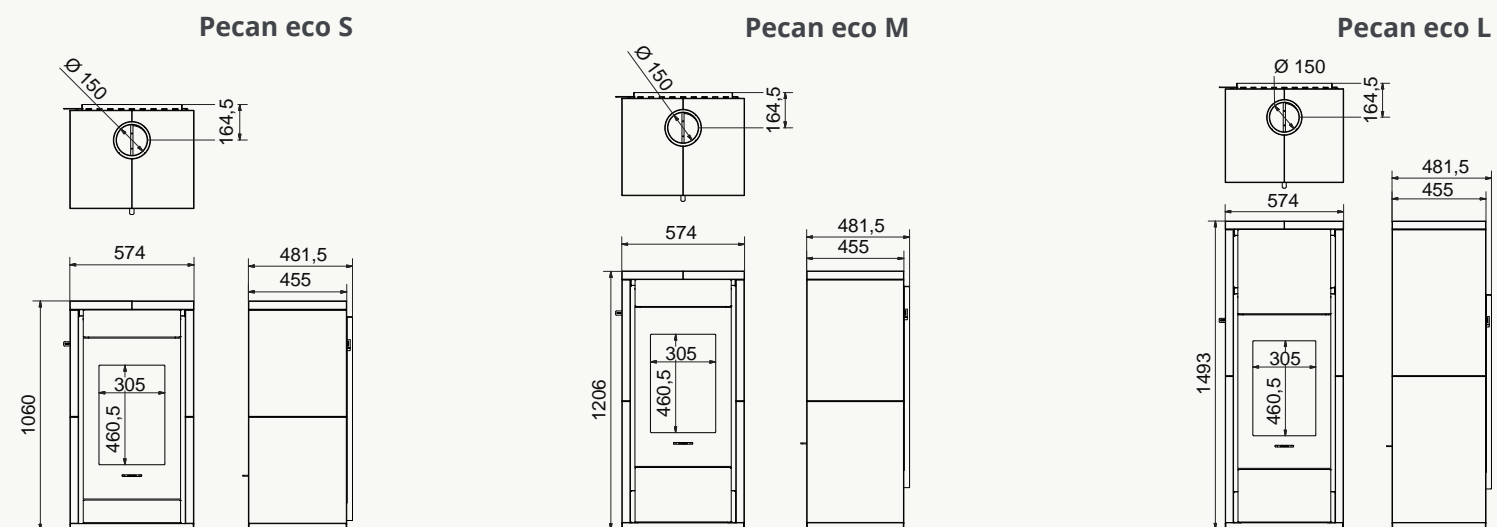

Pecan eco

Black | 5-8 kW

Ø 150, % 82,0, B²

Hi²

Energy Efficiency Scale:

- A++
- A+
- A
- B
- C
- D
- E
- F
- G

wanders
fires & stoves