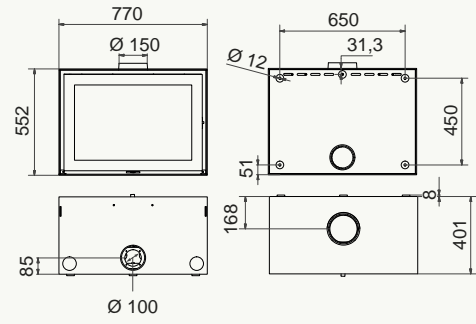

S Black Edition / Ruby

S 60 Black Edition

S 75 Black Edition

Ruby