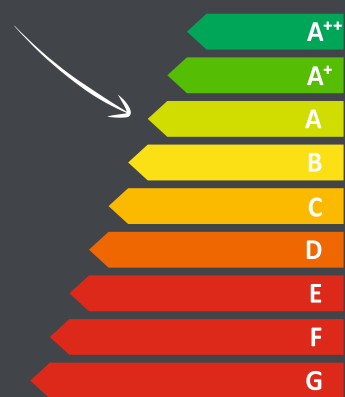

# Lenga 500

Black | In: 9,3 kW

- 100/150
- 89,8
- ECO

Energy efficiency scale:

- A++
- A+
- A
- B
- C
- D
- E
- F
- G

**wanders**  
fires & stoves

# Square 60G

Square 60G trilateral

Black | In: 4,8 kW

- $\varnothing 100/150$
- 91,8 %
- WiFi
- Lock
- ECO

Energy Efficiency Scale:

- A++
- A+
- A
- B
- C
- D
- E
- F
- G

**wanders**  
fires & stoves

Technical specifications icons: Ø 150, % 78.0, →, B<sup>2</sup>, a power icon, and a circular icon.

Energy efficiency scale (A++ to G) with an arrow pointing to A++.

**wanders**  
fires & stoves

# Square 75 tunnel / Jules

Square 60 trilateral

Square 68 trilateral

Square 75 tunnel

Jules

Square 60 trilateral

Square 60 trilateral Black | 5-7 kW

Square 68 trilateral Black | 7-9 kW