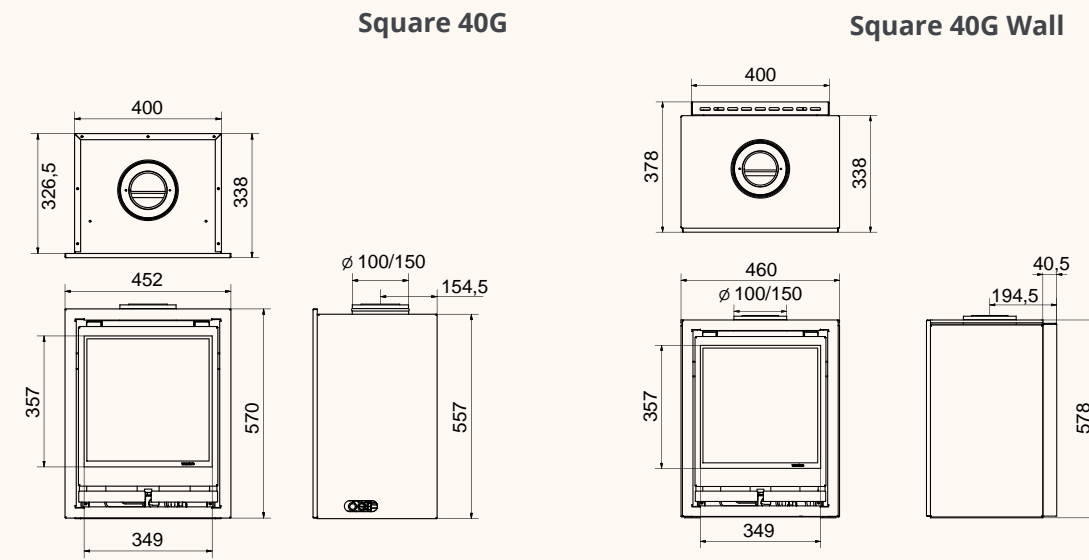

Square 40G

Black | In: 6,0 kW

- Ø 100/150
- 93,8 %
- ECO

wanders
fires & stoves