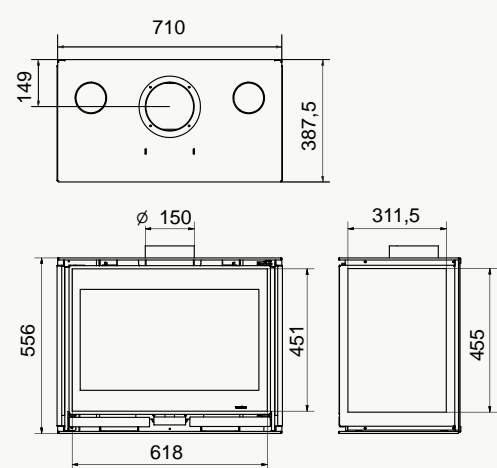

Square 60 / 68 trilateral

Square 75 tunnel / Jules

Square 68 trilateral