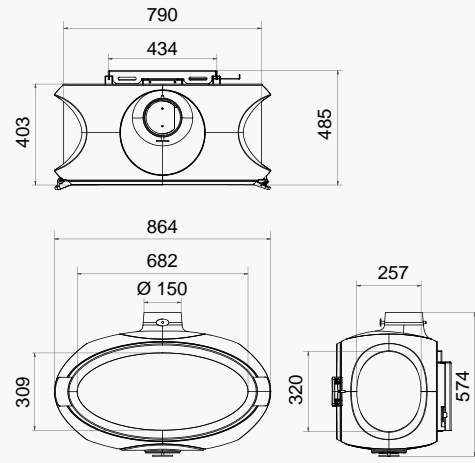

Mata

Mata

Black | 7,7 kW

wanders
fires & stoves