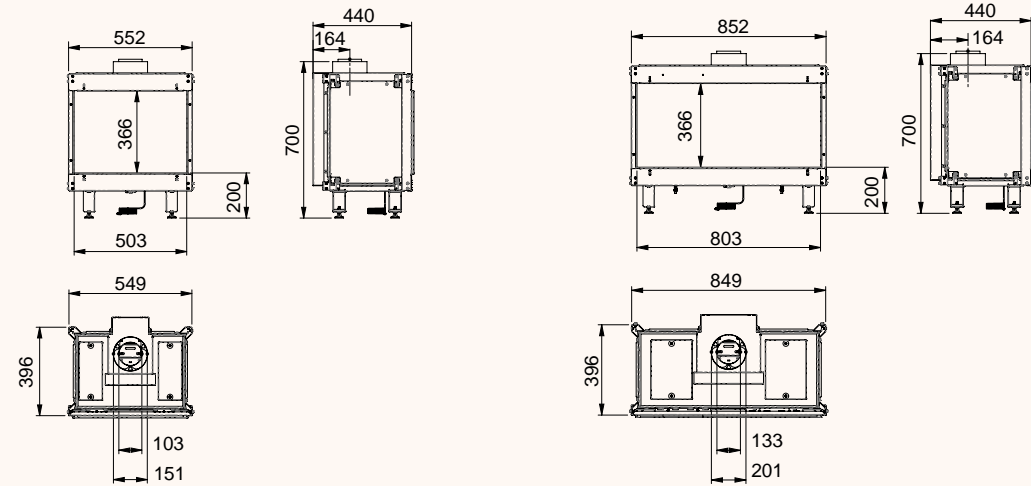

Danta 500 ABCDE

Danta 500 / 800

Danta 500

Danta 800