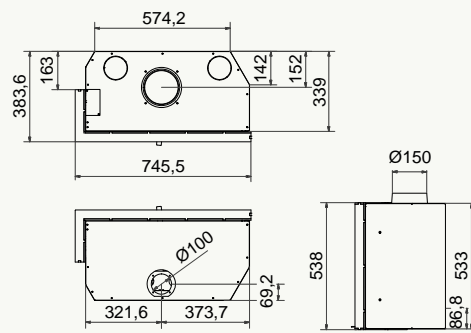

S 60 / 75 corner

S 75 corner

S60 corner: Black | 5-7 kW

S75 corner: Black | 8-10 kW