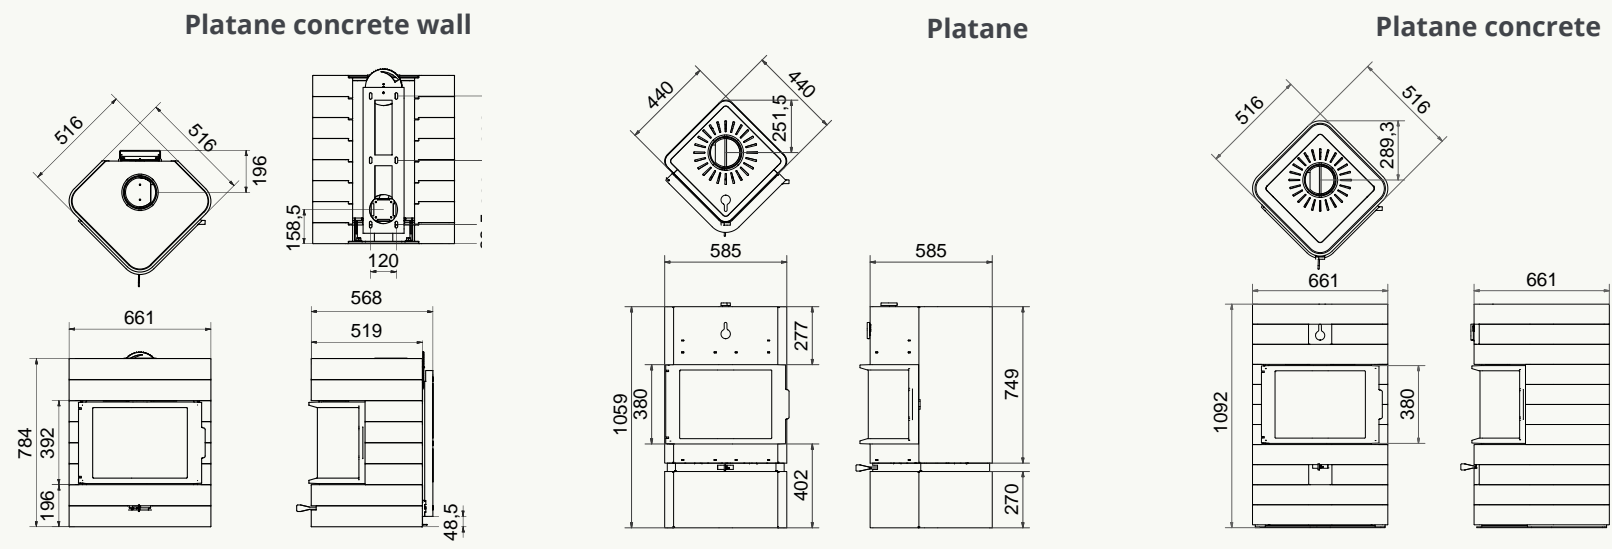

Platane

Platane

Black | 5-7 kW

150 80,0 B²

Hi²

Energy efficiency scale: A⁺⁺, A⁺, A, B, C, D, E, F, G. An arrow points to the A⁺ level.

wanders
fires & stoves