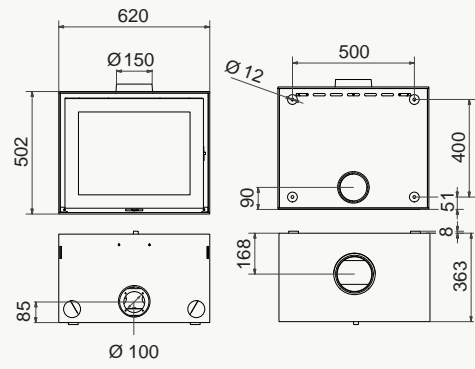

S Black Edition / Ruby

S 60 Black Edition

S 75 Black Edition

Ruby