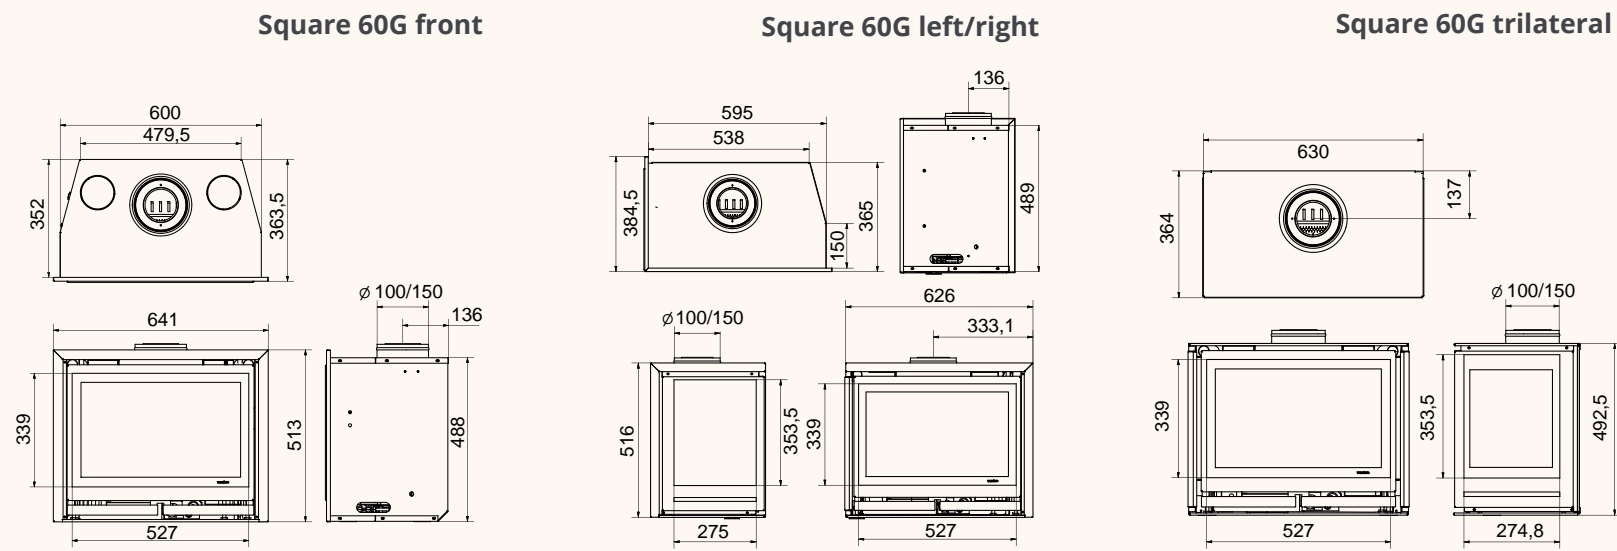

Square 60G

Square 60G trilateral

Black | In: 4,8 kW

- $\varnothing 100/150$
- 91,8 %
- WiFi
- Lock
- ECO

Energy Efficiency Scale:

- A++
- A+
- A
- B
- C
- D
- E
- F
- G

wanders
fires & stoves