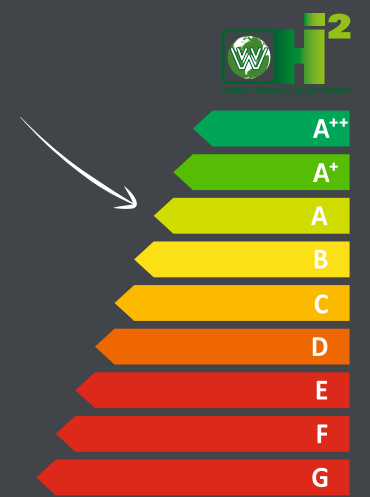

# Square 60G

Square 60G trilateral

Black | In: 4,8 kW

- $\varnothing 100/150$
- 91,8 %
- WiFi
- Lock
- ECO

Energy Efficiency Scale:

- A++
- A+
- A
- B
- C
- D
- E
- F
- G

**wanders**  
fires & stoves

# Larix

Larix

Black | 6,0 kW

- Ø 100/150
- 91.8 %
- ECO
- ECO

Energy efficiency scale:

- A++
- A+
- A
- B
- C
- D
- E
- F
- G

wanders  
fires & stoves

WOOD

Technical specifications icons: Ø 150, % 78.0, →, B<sup>2</sup>, a power icon, and a circular icon.

Energy efficiency scale (A++ to G) with an arrow pointing to A++.

**wanders**  
fires & stoves

# S Black Edition / Ruby

S 60 Black Edition

S 75 Black Edition

Ruby

S60 Black Edition: Black   5-7 kW	Ø 150	% 77,0	→	📱	B <sup>2</sup>
S75 Black Edition: Black   8-10 kW	Ø 150	% 75,0	→	📱	B <sup>2</sup>
Ruby: Black   8-10 kW	Ø 150	% 80,0	→	📱	B <sup>2</sup>