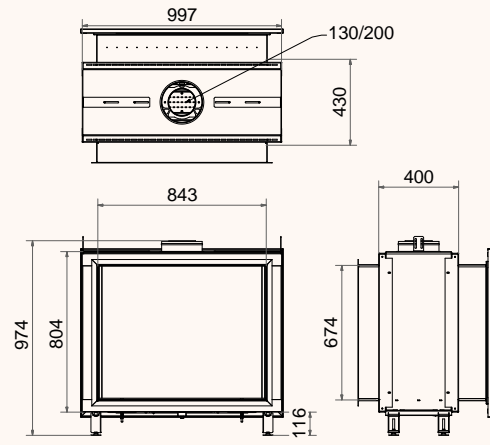

Douglas inside/outside

Black | In: 10,0 kW

- 130/200
- 93,5%
- ECO
- P
- S
- Lock
- Wi-Fi
- Timer
- Smart

A++
A+
A
B
C
D
E
F
G

wanders
fires & stoves