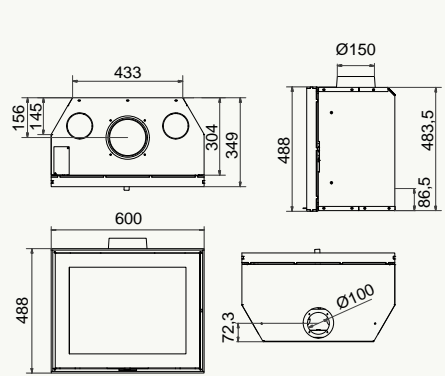

S 60 / 68 / 75 front

S 60 front