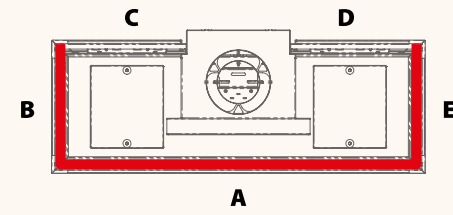

Danta 1100 / 1400

Danta 1100

Danta 1400