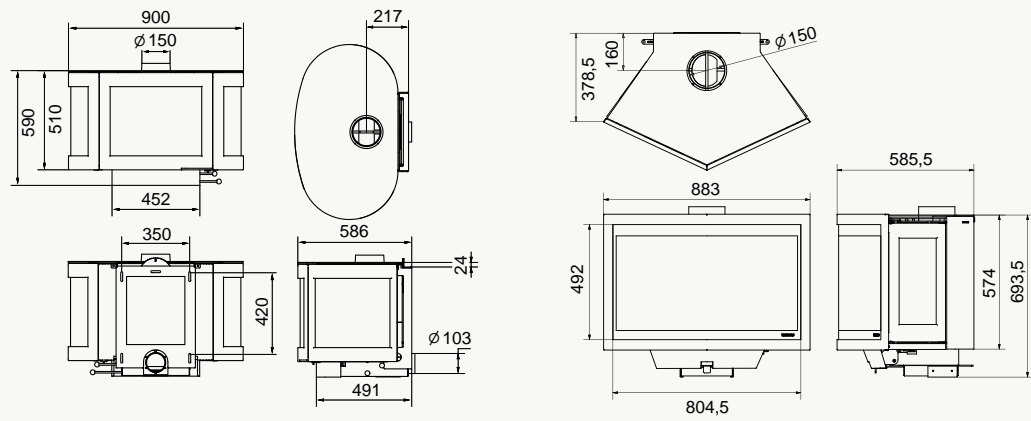

Black Pearl / Black Diamond

Black Pearl

Black Diamond

Black Diamond