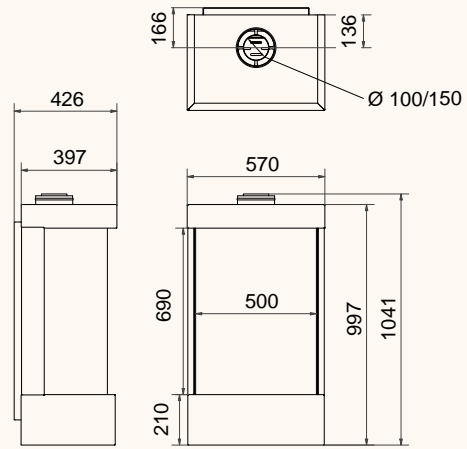

Larix

Larix

Black | 6,0 kW

- Ø 100/150
- 91.8 %
- ECO
- ECO

Energy efficiency scale:

- A++
- A+
- A
- B
- C
- D
- E
- F
- G

wanders
fires & stoves