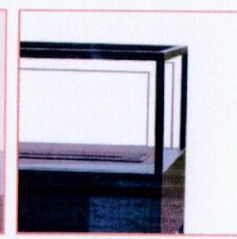

PRODUCT
ON DEMAND
available from January 2020

Fynn

BLACK

WHITE

1 Burner

2 Glasses

Filling

L 300 x H 300 x D 300 mm
L 11.8" x H 11.8" x D 11.8"