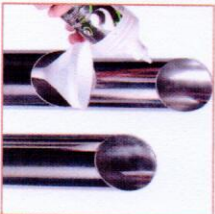

3 Round Burners

1 Platform

3 Flame reducers

Filling

Pipes Mini - Small - Large

Information and Sales Office (Milano - Italy)

-  italia@bio-blaze.com
-  contact@bio-blaze.com
-  +39 (0)2 83973667

Information and Technical Office (Amougies - Belgium)