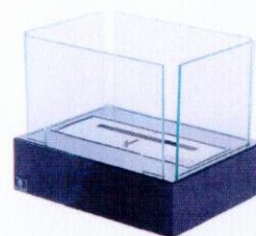

BLACK

L 400 x H 337 x D 300 mm
L 15.5" x H 13" x D 11.5"

+/- 4 hours

20 kg
44 lbs

1,2 L
1,27 qt

2 kw
6 824 BTU

Ral color