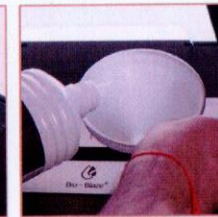

BLACK

WHITE

CORTEN STEEL

1 Burner
Adjustable Flame

2 Glasses

Filling

Wheels

L 800 x H 800 x D 250 mm
L 31,5" x H 31,5" x D 10"