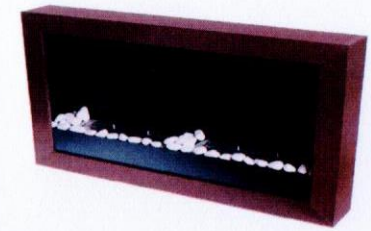

Square Large

BRONZE

L 1101 x H 550 x D 163 mm
L 43" x H 21.5" x D 6.5"

+/- 3 hours

45 kg
92 lbs

2 x 1.2 L - 2 x 1.27 qt

3.9 kw, 13 307 BTU

Ral color