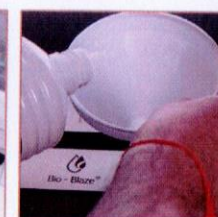

BLACK

WHITE

1 Burner
Adjustable Flame

With Glasses

Filling

Wheels

L 1004 x H 704 x D 250 mm
L 39.5" x H 27.5" x D 10"

+/- 5 hours