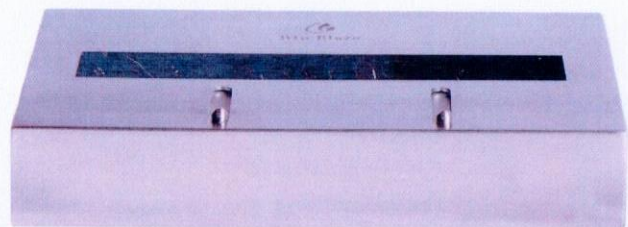

EN

In an old fireplace instead of wood logs.

IT

In un vecchio camino al posto della legna.

FR

Dans une vieille cheminée à la place de bûches.

ES

En una vieja chimenea en lugar de madera.

Standard Burner 30 / 2L

L 297 x H 54 x D 203 mm
L 11.5" x H 2" x D 8"

2 L
2.11 qt

+/- 6 hours

3.5 kg
7.5 lbs

2.8 kw
9 533 BTU

Standard Burner 40

L 400 x H 54 x D 203 mm
L 15.7" x H 2" x D 8"

2.5 L
2.64 qt

+/- 6 hours

4.5 kg
7.5 lbs

2.8 kw
9 533 BTU

Standard Burner 60

L 600 x H 54 x D 205 mm
L 23" x H 2" x D 8"

3.5 L
3.69 qt

+/- 5 hours

8 kg
17 lbs

3.5 kw
11 942 BTU

Standard Burner 80

L 800 x H 54 x D 205 mm
L 32" x H 2" x D 8"

3.5 L
3.69 qt

+/- 4 hours

9.5 kg
21 lbs

3.5 kw
11 942 BTU

Standard Burner 100

L 990 x H 54 x D 205 mm
L 39" x H 2" x D 8"

4.5 L
4.75 qt

+/- 4 hours

12 kg
26 lbs

4.5 kw
15 355 BTU

Standard Burner 120

L 1190 x H 54 x D 205 mm
L 46" x H 2" x D 8"

5 L
5.28 qt

+/- 5 hours

14 kg
31 lbs

4.5 kw
15 355 BTU