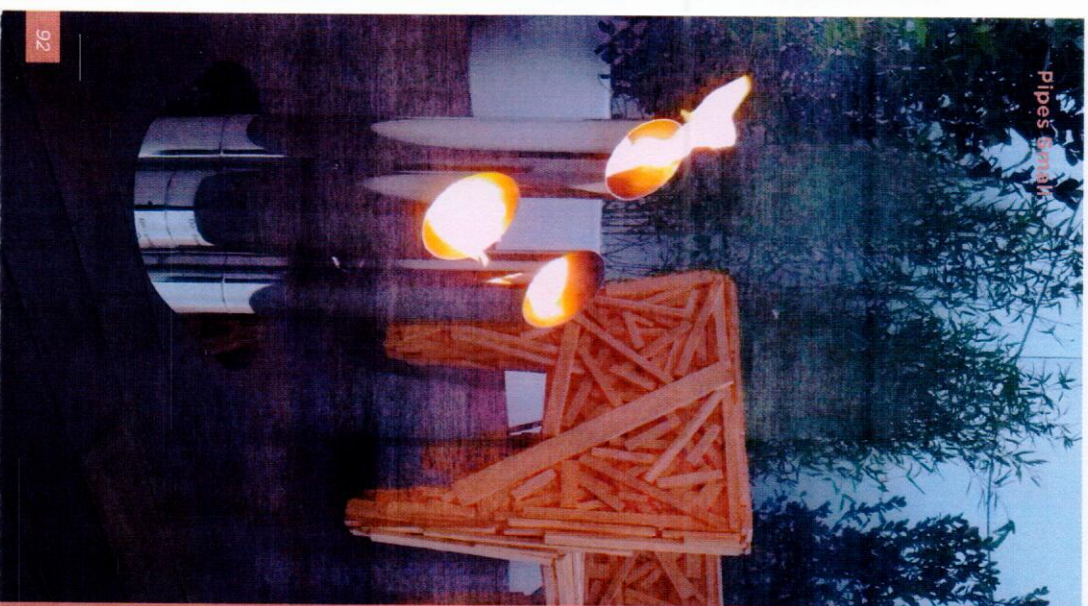

Pipes Small