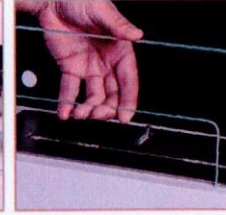

BLACK

BRONZE
on demand

1 Burner
Adjustable Flame

With Glass

Filling

Stones and
Hanging System

 L 600 x H 500 x D 200 mm
L 23.5" x H 19.5" x D 8"

 +/- 3 hours