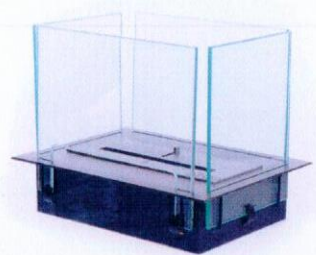

INSERT TABLE