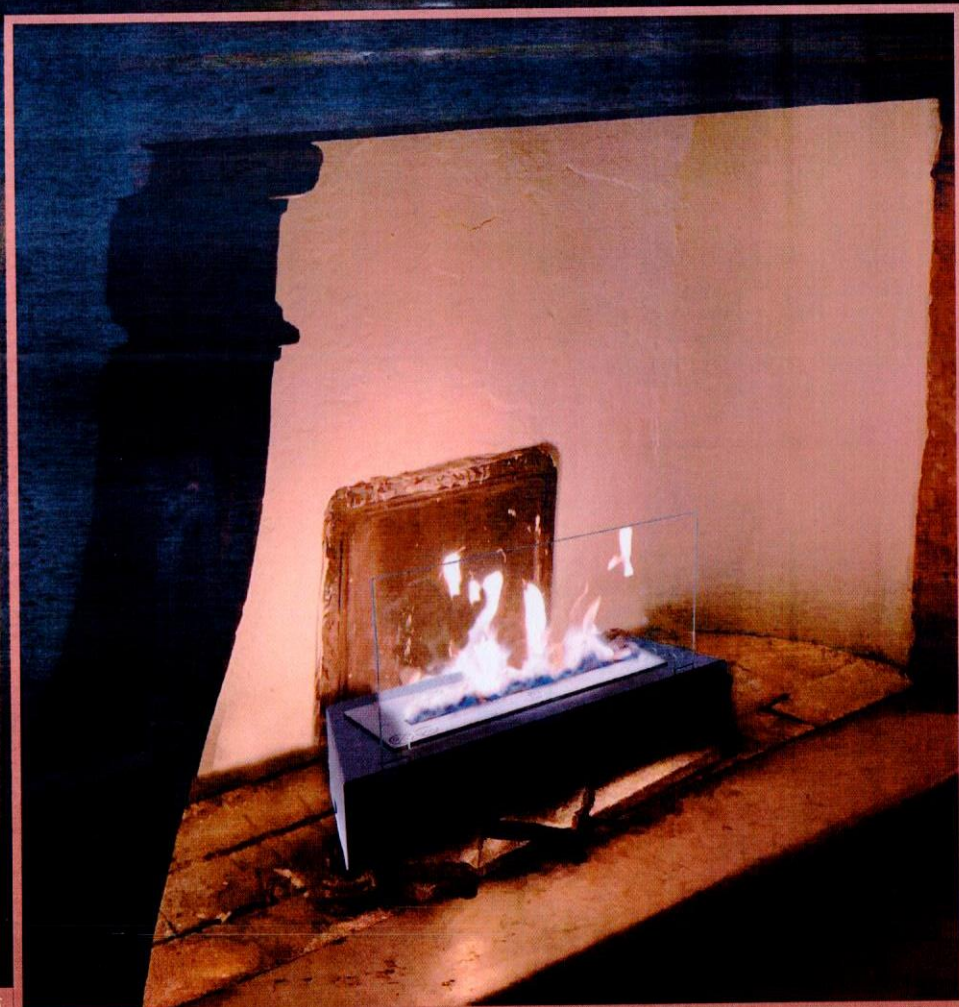

BLACK

Front side: L 550 mm - 21.5"
Back side: L 406 mm - 15.9"
H 302 x D 230 mm
H 12" x D 9"

+/- 6 hours

10 kg
22 lbs

1,5 L
1,58 qt

2,8 kw
9 533 BTU

Ral color