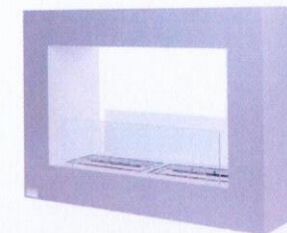

WHITE

PRODUCT ON DEMAND
available from January 2020

Qube Large