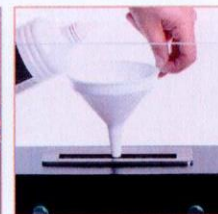

BLACK

WHITE

TAUPE

Filling

L 500 x H 300 x D 142 mm
L 19.5" x H 12" x D 5.5"

+/- 2.5 hours

12 kg
26 lbs

0,5 L
0,53 qt

1,2 kw
3 412 BTU

Ral color

Valetta Small