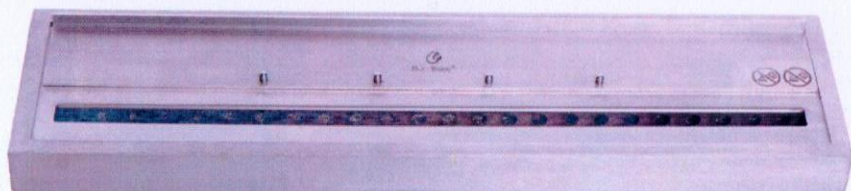

EN

In an old fireplace instead of wood logs.

IT

In un vecchio camino al posto della legna.

FR

Dans une vieille cheminée à la place de bûches.

ES

En una vieja chimenea en lugar de madera.

Standard Burner 30 / 2L

L 297 x H 54 x D 203 mm
L 11.5" x H 2" x D 8"

2 L
2.11 qt

+/- 6 hours

3.5 kg
7.5 lbs

2.8 kw
9 533 BTU

Standard Burner 40

L 400 x H 54 x D 203 mm
L 15.7" x H 2" x D 8"

2.5 L
2.64 qt

+/- 6 hours

4.5 kg
7.5 lbs

2.8 kw
9 533 BTU

Standard Burner 60

L 600 x H 54 x D 205 mm
L 23" x H 2" x D 8"

3.5 L
3.69 qt

+/- 5 hours

8 kg
17 lbs

3.5 kw
11 942 BTU

Standard Burner 80

L 800 x H 54 x D 205 mm
L 32" x H 2" x D 8"

3.5 L
3.69 qt

+/- 4 hours

9.5 kg
21 lbs

3.5 kw
11 942 BTU

Standard Burner 100

L 990 x H 54 x D 205 mm
L 39" x H 2" x D 8"

4.5 L
4.75 qt

+/- 4 hours

12 kg
26 lbs

4.5 kw
15 355 BTU

Standard Burner 120

L 1190 x H 54 x D 205 mm
L 46" x H 2" x D 8"

5 L
5.28 qt

+/- 5 hours

14 kg
31 lbs

4.5 kw
15 355 BTU