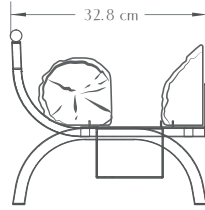

WILDWOOD BIO ETHANOL FIRE GRATE

All measurements are approximate and given for guidance purposes only.

- 100% HEAT EFFICIENT
- NO MESS OR SMOKE
- EASY USE

3–6 h
from
1.3 L of fuel