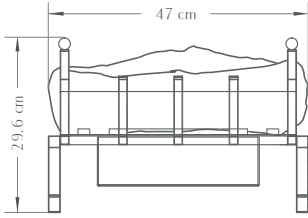

WILDWOOD BIO ETHANOL FIRE GRATE

All measurements are approximate and given for guidance purposes only.

- 100% HEAT EFFICIENT
- NO MESS OR SMOKE
- EASY USE

3–6 h
from
1.3 L of fuel